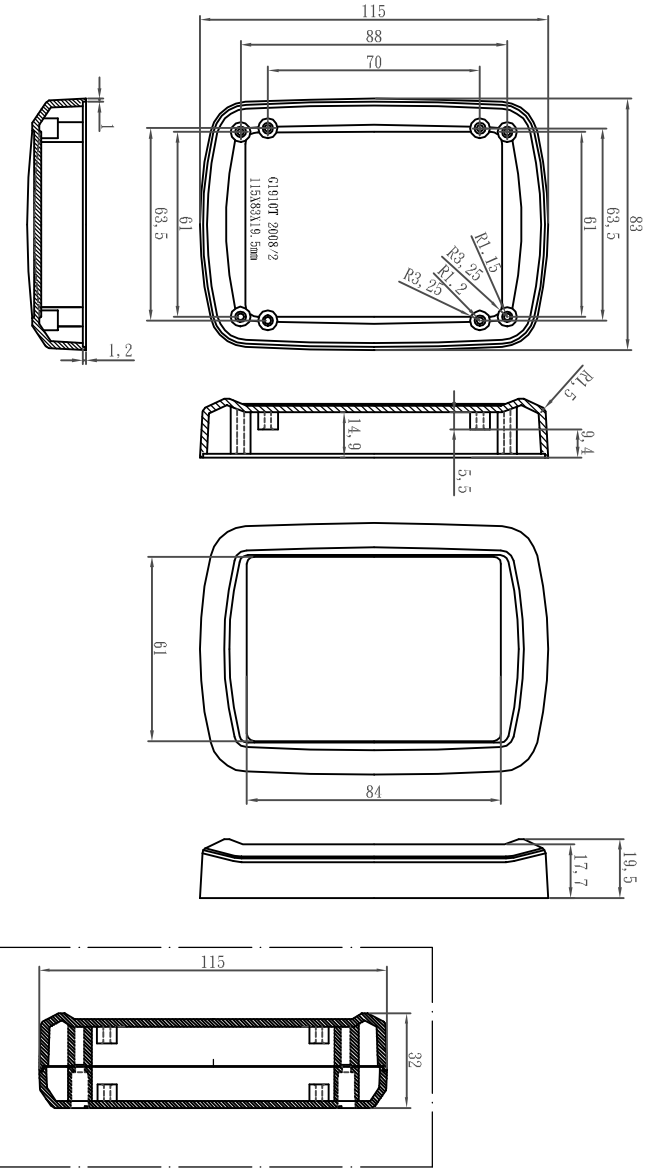

# G1910

LID

BASE

宣又實業有限公司 GAINTA INDUSTRIES LTD.		DES'D BY	DRA'D BY	CHK'D BY	SCALE	DATE	MATE.	TITLE:	DWG NO.:	REVISION	DESCRIPTION
			JACKY			2008/3/6	ABS	G1910		A	