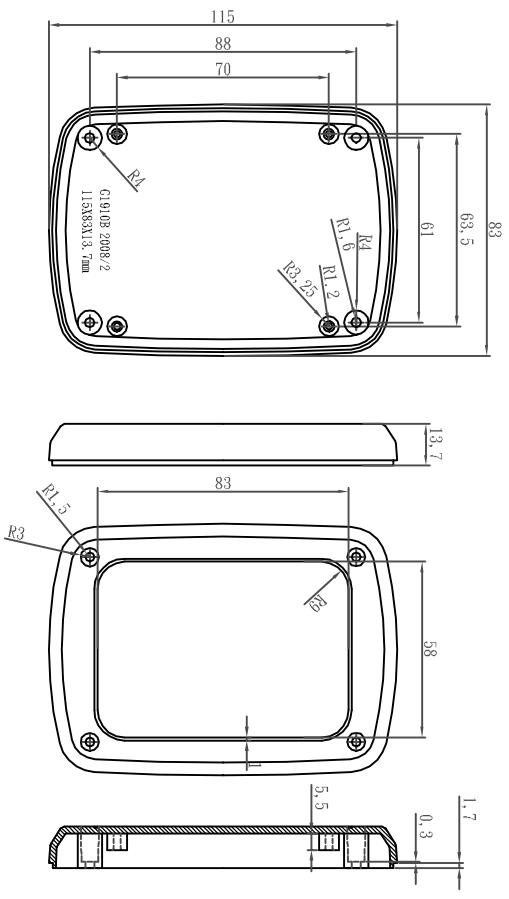

# G1910

LID

BASE

宣又實業有限公司 GAINTA INDUSTRIES LTD.		DES'D BY	DRA'D BY	CHK'D BY	SCALE	DATE	MATE.	TITLE:	DWG NO.:	REVISION	DESCRIPTION
			JACKY			2008/3/6	ABS	G1910		A	